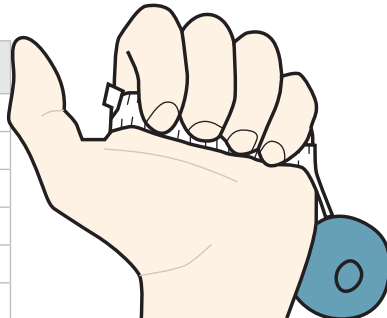

1. Find Your Hand Width

Wrap a tailor's measuring tape around your dominant hand just below the knuckles, excluding your thumb, and make a fist. This is your 'hand width'.

EU Glove size	US Glove size	Inches	CMs
6	XS	6-7	15-17
7	S	7-8	17-20
8	M	8-9	20-22
9	L	9-10	22-25
10	XL	10-11	25-27
11	2XL	11+	28+