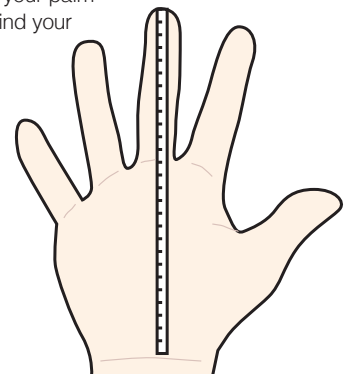

## 1. Find Your Hand Width

Wrap a tailor's measuring tape around your dominant hand just below the knuckles, excluding your thumb, and make a fist. This is your 'hand width'.

EU Glove size	US Glove size	Inches	CMs
6	<b>XS</b>	6-7	15-17
7	<b>S</b>	7-8	17-20
8	<b>M</b>	8-9	20-22
9	<b>L</b>	9-10	22-25
10	<b>XL</b>	10-11	25-27
11	<b>2XL</b>	11+	28+

## 2. Find Your Hand Length

Measure from the bottom edge of your palm to the tip of your middle finger to find your 'finger length'.

EU Glove size	US Glove size	Inches	CMs
6	<b>XS</b>	6.5	16.5
7	<b>S</b>	7	18
8	<b>M</b>	7.5	19
9	<b>L</b>	8	20
10	<b>XL</b>	8.5	21.5
11	<b>2XL</b>	9	23