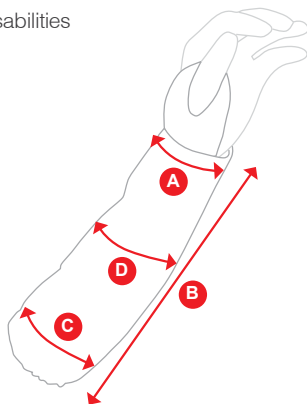

Who Is This Product Suitable For?

Professionals working within these sectors:

- Mental Health Care
- Special Needs
- Special Education
- Challenging Behaviour
- Learning Disabilities
- Autism