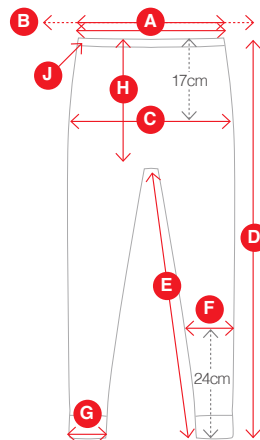

Description	S	M	L	XL	2XL	3XL
A Waist (relaxed)	30	34	38	42	46	50
B Waist (stretched)	45	49	53	57	61	65
C Hip - 17cm below waist	46	49	52	55	58	61
D Outside leg length†	99	100	101	102	103	104
E Inside leg	76.5	77	77.5	78	78.5	79
F Calf width	22	22.5	23	23.5	24	24.5
G Ankle width	14	14	16	16	18	18
H Front rise†	28	29	30	31	32	33
I Back rise†	30	31	32	33	34	35
J Waist band depth	4	4	4	4	4	4

All measurements are taken flat in centimetres. All measurements are approximate and offered as a guideline only.
†Including waistband.