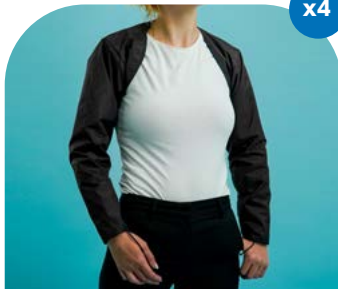

BitePRO® Version 4 Arm Guards