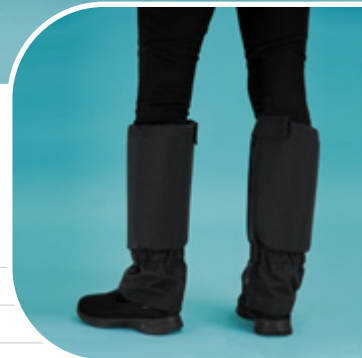

Learn More: Click here to see the BitePRO® Leg Guards product demonstration.